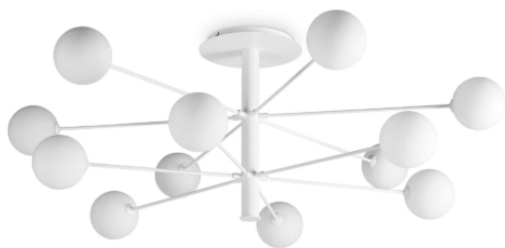

General info

DECORATIVO - Ceiling

Indoor ceiling mounted lamp with multiple sources and diffuse light emission

Ean	8021696285252
Item	COSMOPOLITAN PL12 BIANCO
Installation	Ceiling
Guarantee	5 years
Gross weight	10.8 kg
Volume	0.17871 m ³

Technical info

Net weight	7.6 kg
Insulation class	I
Protection index	IP20
Operating temperature	0° ~ +40 °C
Dimmer	Non-dimmable
Power output	220-240 V AC
Power supply	Not required

Source info

Integrated source	Light bulb (included)
Replaceable source	YES
Power	G9 max 12 x 15W
Emission	Diffuse
Max consumption	-
CCT	3000 K
Bulb included	EAN 8021696209043