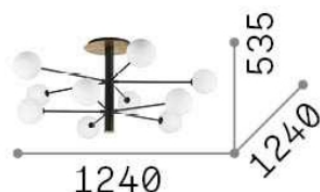

General info

DECORATIVO - Ceiling

Indoor ceiling mounted lamp with multiple sources and diffuse light emission

| | |
|---------------------|--------------------------|
| Ean | 8021696285245 |
| Item | COSMOPOLITAN PL10 BIANCO |
| Installation | Ceiling |
| Guarantee | 5 years |
| Gross weight | 9.23 kg |
| Volume | 0.139722 m ³ |

Technical info

| | |
|------------------------------|--------------|
| Net weight | 6.5 kg |
| Insulation class | I |
| Protection index | IP20 |
| Operating temperature | 0° ~ +40 °C |
| Dimmer | Non-dimmable |
| Power output | 220-240 V AC |
| Power supply | Not required |