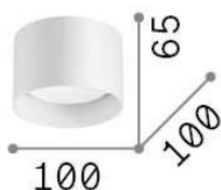

Spike

General info

DECORATIVO - Ceiling

Indoor ceiling mounted projector with direct light emission

Ean	8021696285238
Item	SPIKE PL1 OTTONE
Installation	Ceiling
Guarantee	5 years
Gross weight	0.31 kg
Volume	0.001716 m ³

Technical info

Net weight	0.24 kg
Insulation class	II
Protection index	IP20
Operating temperature	0° ~ +40 °C
Dimmer	Non-dimmable
Power output	220-240 V AC
Power supply	Not required

Source info

Integrated source	Light bulb (included)
Replaceable source	YES
Power	GX53 max 1 x 15W
Emission	Direct
Max consumption	-
Bulb included	EAN 8021696123936