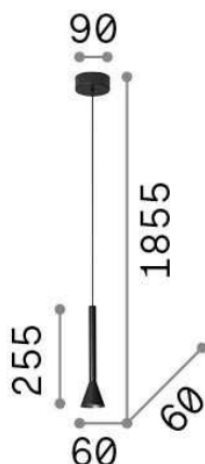

Diesis

General info

DECORATIVO - Hanging

Indoor suspended lamp with integrated LED sources and direct light emission

Ean	8021696285122
Item	DIESIS SP NICKEL
Installation	Suspension
Guarantee	5 years
Gross weight	0.58 kg
Volume	0.005408 m ³

Technical info

Net weight	0.45 kg
Insulation class	II
Protection index	IP20
Operating temperature	0° ~ +40 °C
Dimmer	Non-dimmable, On-Off
Power output	220-240 V AC 50/60 Hz
Power supply	In-built, included YES (by qualified operators only), electronic

Source info

Integrated source	Integrated LED module
Replaceable source	YES (by qualified operators only)
Power	LED 7W
Emission	Direct
Max consumption	max 7,00 W
Features LED	LED COB
CCT	3000 K
Duration LED (t. 25°C)	20000 h
CRI	> 80
SDCM	3
Light beam flux	580 lm
Useful light flux	550 lm
Photobiological risk	1
Standby power	< 0.50