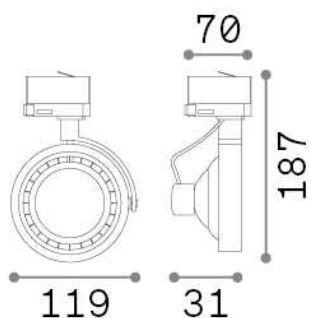

General info

Technical - Spotlights and Tracks

Ean	8021696284880
Item	KONIG TRACK BIANCO
Installation	Spotlights and Tracks
Guarantee	5 years
Gross weight	0.4 kg
Volume	0.00351 m ³

Technical info

Net weight	0.33 kg
Insulation class	II
Protection index	IP20
Compliance	CE
Operating temperature	0° ~ +40 °C
Dimmer	Non-dimmable
Power output	220-240 V AC
Power supply	Not required
Adjustability	vert. 0-180°, orizz. 0-350°

Source info

Integrated source	Light bulb (included)
Replaceable source	Replaceable
Power	GU10 max 1 x 50 W
Emission	Direct
Max consumption	-
Bulb included	EAN 8021696189031 - GU10 13W 0950Lm 3000K