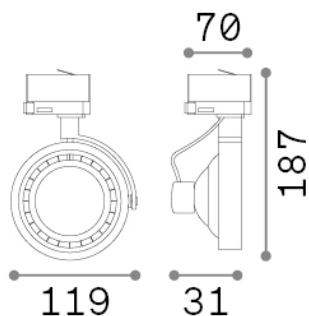

General info

Technical - Spotlights and Tracks

Ean	8021696284873
Item	KONIG TRACK NERO
Installation	Spotlights and Tracks
Guarantee	5 years
Gross weight	0.4 kg
Volume	0.00351 m ³

Technical info

Net weight	0.33 kg
Insulation class	II
Protection index	IP20
Compliance	CE
Operating temperature	0° ~ +40 °C
Dimmer	Non-dimmable
Power output	220-240 V AC
Power supply	Not required
Adjustability	vert. 0-180°, orizz. 0-350°

Source info

Integrated source	Light bulb (included)
Replaceable source	Replaceable
Power	GU10 max 1 x 50 W
Emission	Direct
Max consumption	-
Bulb included	EAN 8021696189031 - GU10 13W 0950Lm 3000K