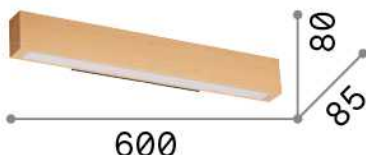

Craft

General info

Indoor - Wall lamps

Ean	8021696284491
Item	CRAFT AP D60
Installation	Wall lamps
Guarantee	5 years
Gross weight	2.2 kg
Volume	0.008316 m ³

Technical info

Net weight	1 kg
Insulation class	II
Protection index	IP20
Compliance	CE
Operating temperature	0° ~ +40 °C
Dimmer	Non-dimmable, On-Off
Power output	220-240 V AC 50/60 Hz
Power supply	In-built, included Replaceable (by qualified operators only), electronic

Source info

Integrated source	Integrated LED module
Replaceable source	No
Power	LED 20 W
Emission	Direct
Max consumption	max 20,00 W
Features LED	LED SMD
CCT	3000 K
Duration LED (t. 25°C)	20000 h
CRI	> 80
Light beam flux	1900 lm
Useful light flux	1520 lm
Photobiological risk	1