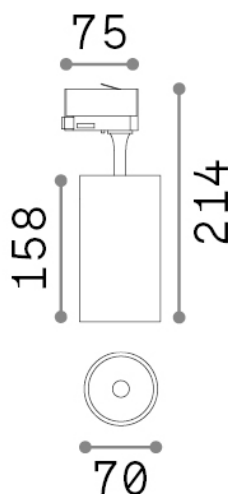

General info

Technical - Spotlights and Tracks

Ean	8021696283944
Item	FOX 25W CRI80 3000K ON-OFF GD
Installation	Spotlights and Tracks
Guarantee	5 years
Gross weight	0.64 kg
Volume	0.001485 m ³

Technical info

Net weight	0.54 kg
Insulation class	I
Protection index	IP20
Compliance	CE
Operating temperature	0° ~ +40 °C
Dimmer	Non-dimmable, On-Off
Power output	220-240 V AC 50/60 Hz
Power supply	In-built, included Replaceable (by qualified operators only), electronic
Adjustability	vert. 0°-90° , orizz. 0°-355°
Accessories not included	Single connection on-off, Link on-off profile

Source info

Integrated source	Integrated LED module
Replaceable source	Replaceable (by qualified operators only)
Power	25 W
Emission	Direct
Max consumption	max 25,00 W
Features LED	LED COB BRIDGELUX
CCT	3000 K
Duration LED (t. 25°c)	30000 h
CRI	> 80
SDCM	3
Light beam	35°
Light beam flux	2950 lm
Useful light flux	2420 lm
Photobiological risk	1