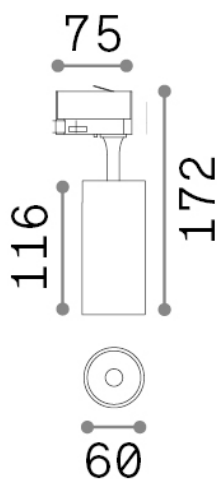

General info

Technical - Spotlights and Tracks

Ean	8021696283937
Item	FOX 15W CRI80 3000K ON-OFF GD
Installation	Spotlights and Tracks
Guarantee	5 years
Gross weight	0.48 kg
Volume	0.001848 m ³

Technical info

Net weight	0.38 kg
Insulation class	I
Protection index	IP20
Compliance	CE
Operating temperature	0° ~ +40 °C
Dimmer	Non-dimmable, On-Off
Power output	220-240 V AC 50/60 Hz
Power supply	In-built, included Replaceable (by qualified operators only), electronic
Adjustability	vert. 0°-90° , orizz. 0°-355°
Accessories not included	Single connection on-off, Link on-off profile

Source info

Integrated source	Integrated LED module
Replaceable source	Replaceable (by qualified operators only)
Power	15 W
Emission	Direct
Max consumption	max 15,00 W
Features LED	LED COB BRIDGELUX
CCT	3000 K
Duration LED (t. 25°c)	30000 h
CRI	> 80
SDCM	3
Light beam	41°
Light beam flux	1700 lm
Useful light flux	1370 lm
Photobiological risk	1