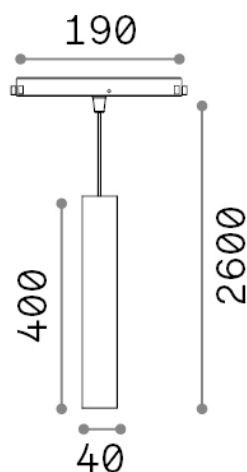

Ego

General info

Technical - Systems

Ean	8021696283852
Item	EGO PENDANT TUBE 12W 3000K ON-OFF GD
Installation	Systems
Guarantee	5 years
Gross weight	0.7 kg
Volume	0.00376 m ³

Technical info

Net weight	0.54 kg
Insulation class	III
Protection index	IP20
Compliance	CE
Operating temperature	0° ~ +40 °C
Dimmer	Non-dimmable, On-Off
Power output	48 V DC
Power supply	Required, remoted, not included NO
Accessories not included	Ego profile

Source info

Integrated source	Integrated LED module
Replaceable source	Replaceable (by qualified operators only)
Power	12 W
Emission	Direct
Max consumption	max 12,00 W
Features LED	LED COB CITIZEN
CCT	3000 K
Duration LED (t. 25°C)	50000 h
CRI	> 90
SDCM	3
Light beam	30°
UGR Maximum	< 19
Light beam flux	1000 lm
Useful light flux	820 lm
Photobiological risk	1