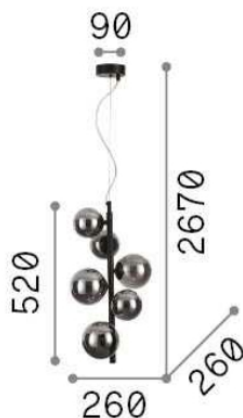

Perlage

General info

DECORATIVO - Hanging

Indoor suspended lamp with multiple sources and diffuse light emission

Ean	8021696283821
Item	PERLAGE SP6 OTTONE
Installation	Suspension
Guarantee	5 years
Gross weight	2.25 kg
Volume	0.039294 m ³

Technical info

Net weight	1.4 kg
Insulation class	II
Protection index	IP20
Operating temperature	0° ~ +40 °C
Dimmer	Non-dimmable
Power output	220-240 V AC
Power supply	Not required

Source info

Integrated source	Light bulb (included)
Replaceable source	YES
Power	G9 max 6 x 15W
Emission	Diffuse
Max consumption	-
CCT	3000 K
Bulb included	EAN 8021696209043