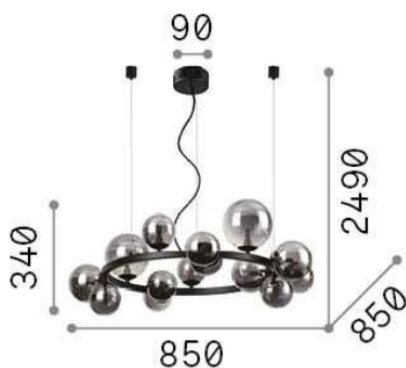

Perlage

General info

DECORATIVO - Hanging

Indoor suspended lamp with multiple sources and diffuse light emission

Ean	8021696283814
Item	PERLAGE SP14 OTTONE
Installation	Suspension
Guarantee	5 years
Gross weight	5.4 kg
Volume	0.114009 m ³

Technical info

Net weight	3.4 kg
Insulation class	II
Protection index	IP20
Operating temperature	0° ~ +40 °C
Dimmer	Non-dimmable
Power output	220-240 V AC
Power supply	Not required

Source info

Integrated source	Light bulb (included)
Replaceable source	YES
Power	G9 max 14 x 15W
Emission	Diffuse
Max consumption	-
CCT	3000 K
Bulb included	EAN 8021696209043