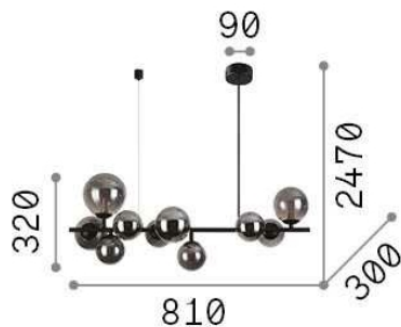

Perlage

General info

DECORATIVO - Hanging

Indoor suspended lamp with multiple sources and diffuse light emission

Ean	8021696283791
Item	PERLAGE SP10 OTTONE
Installation	Suspension
Guarantee	5 years
Gross weight	3.65 kg
Volume	0.077658 m ³

Technical info

Net weight	2.2 kg
Insulation class	II
Protection index	IP20
Operating temperature	0° ~ +40 °C
Dimmer	Non-dimmable
Power output	220-240 V AC
Power supply	Not required

Source info

Integrated source	Light bulb (included)
Replaceable source	YES
Power	G9 max 10 x 15W
Emission	Diffuse
Max consumption	-
CCT	3000 K
Bulb included	EAN 8021696209043