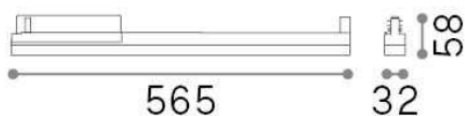

General info

Technical - Spotlights and Tracks

Indoor track mounted linear fitting with integrated LED sources and diffuse light emission

Ean	8021696283777
Item	DISPLAY WIDE D0565 4000K BK
Installation	Eutrac 3-phase track (Ceiling)
Guarantee	5 years
Gross weight	0.6 kg
Volume	0.006732 m ³

Technical info

Net weight	0.42 kg
Insulation class	II
Protection index	IP20
Operating temperature	0° ~ +40 °C
Dimmer	Non-dimmable, On-Off
Power output	220-240 V AC 50/60 Hz
Power supply	In-built, included NO, electronic
Accessories not included	Link on-off profile

Source info

Integrated source	Integrated LED module
Replaceable source	YES (by qualified operators only)
Power	21W
Emission	Diffuse
Max consumption	max 21,00 W
Features LED	LED SMD SAMSUNG
CCT	4000 K
Duration LED (t. 25°C)	50000 h
CRI	> 80
SDCM	3
Light beam	125°
Light beam flux	2850 lm
Useful light flux	1750 lm
Photobiological risk	1
Standby power	< 0.50