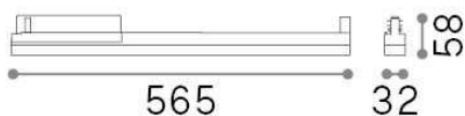

General info

Technical - Spotlights and Tracks

Indoor track mounted linear fitting with integrated LED sources and diffuse light emission

Ean	8021696283760
Item	DISPLAY WIDE D0565 3000K BK
Installation	Eutrac 3-phase track (Ceiling)
Guarantee	5 years
Gross weight	0.6 kg
Volume	0.006732 m ³

Technical info

Net weight	0.42 kg
Insulation class	II
Protection index	IP20
Operating temperature	0° ~ +40 °C
Dimmer	Non-dimmable, On-Off
Power output	220-240 V AC 50/60 Hz
Power supply	In-built, included NO, electronic
Accessories not included	Link on-off profile

Source info

Integrated source	Integrated LED module
Replaceable source	YES (by qualified operators only)
Power	21W
Emission	Diffuse
Max consumption	max 21,00 W
Features LED	LED SMD SAMSUNG
CCT	3000 K
Duration LED (t. 25°C)	50000 h
CRI	> 80
SDCM	3
Light beam	125°
Light beam flux	2800 lm
Useful light flux	1650 lm
Photobiological risk	1
Standby power	< 0.50