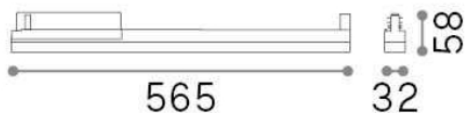

Source info

Integrated source	Integrated LED module
Replaceable source	YES (by qualified operators only)
Power	21W
Emission	Diffuse
Max consumption	max 21,00 W
Features LED	LED SMD SAMSUNG
CCT	3000 K
Duration LED (t. 25°C)	50000 h
CRI	> 80
SDCM	3
Light beam	125°
Light beam flux	2800 lm
Useful light flux	1650 lm
Photobiological risk	1
Standby power	< 0.50