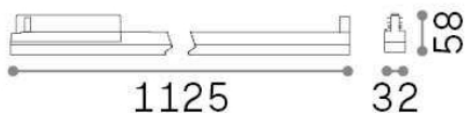

General info

Technical - Spotlights and Tracks

Indoor track mounted linear fitting with integrated LED sources and diffuse light emission

Ean	8021696283739
Item	DISPLAY WIDE D1125 4000K WH
Installation	Eutrac 3-phase track (Ceiling)
Guarantee	5 years
Gross weight	1.12 kg
Volume	0.012444 m ³

Technical info

Net weight	0.77 kg
Insulation class	II
Protection index	IP20
Operating temperature	0° ~ +40 °C
Dimmer	Non-dimmable, On-Off
Power output	220-240 V AC 50/60 Hz
Power supply	In-built, included NO, electronic
Accessories not included	Link on-off profile

Source info

Integrated source	Integrated LED module
Replaceable source	YES (by qualified operators only)
Power	40W
Emission	Diffuse
Max consumption	max 40,00 W
Features LED	LED SMD SAMSUNG
CCT	4000 K
Duration LED (t. 25°C)	50000 h
CRI	> 80
SDCM	3
Light beam	125°
Light beam flux	5850 lm
Useful light flux	3450 lm
Photobiological risk	1
Standby power	< 0.50