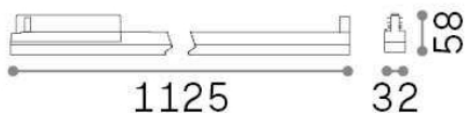

General info

Technical - Spotlights and Tracks

Indoor track mounted linear fitting with integrated LED sources and diffuse light emission

Ean	8021696283722
Item	DISPLAY WIDE D1125 3000K WH
Installation	Eutrac 3-phase track (Ceiling)
Guarantee	5 years
Gross weight	1.12 kg
Volume	0.012444 m ³

Technical info

Net weight	0.77 kg
Insulation class	II
Protection index	IP20
Operating temperature	0° ~ +40 °C
Dimmer	Non-dimmable, On-Off
Power output	220-240 V AC 50/60 Hz
Power supply	In-built, included NO, electronic
Accessories not included	Link on-off profile

Source info

Integrated source	Integrated LED module
Replaceable source	YES (by qualified operators only)
Power	40W
Emission	Diffuse
Max consumption	max 40,00 W
Features LED	LED SMD SAMSUNG
CCT	3000 K
Duration LED (t. 25°C)	50000 h
CRI	> 80
SDCM	3
Light beam	125°
Light beam flux	5750 lm
Useful light flux	3250 lm
Photobiological risk	1
Standby power	< 0.50