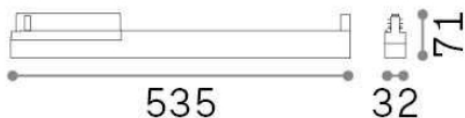

General info

Technical - Spotlights and Tracks

Indoor track mounted linear fitting with integrated LED sources and direct light emission

Ean	8021696283708
Item	DISPLAY UGR D0535 4000K WH
Installation	Eutrac 3-phase track (Ceiling)
Guarantee	5 years
Gross weight	0.6 kg
Volume	0.006426 m ³

Technical info

Net weight	0.4 kg
Insulation class	II
Protection index	IP20
Operating temperature	0° ~ +40 °C
Dimmer	Non-dimmable, On-Off
Power output	220-240 V AC 50/60 Hz
Power supply	In-built, included NO, electronic
Accessories not included	Link on-off profile

Source info

Integrated source	Integrated LED module
Replaceable source	YES (by qualified operators only)
Power	14W
Emission	Direct
Max consumption	max 14,00 W
Features LED	LED SMD SAMSUNG
CCT	4000 K
Duration LED (t. 25°C)	50000 h
CRI	> 80
SDCM	3
Light beam	70°
UGR Maximum	< 22
Light beam flux	2100 lm
Useful light flux	1250 lm
Photobiological risk	1
Standby power	< 0.50