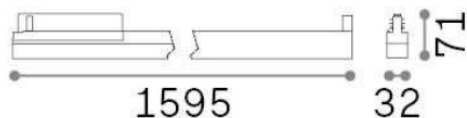

General info

Technical - Spotlights and Tracks

Indoor track mounted linear fitting with integrated LED sources and direct light emission

Ean	8021696283654
Item	DISPLAY UGR D1595 3000K WH
Installation	Eutrac 3-phase track (Ceiling)
Guarantee	5 years
Gross weight	1.98 kg
Volume	0.01734 m ³

Technical info

Net weight	1.57 kg
Insulation class	II
Protection index	IP20
Operating temperature	0° ~ +40 °C
Dimmer	Non-dimmable, On-Off
Power output	220-240 V AC 50/60 Hz
Power supply	In-built, included NO, electronic
Accessories not included	Link on-off profile

Source info

Integrated source	Integrated LED module
Replaceable source	YES (by qualified operators only)
Power	40W
Emission	Direct
Max consumption	max 40,00 W
Features LED	LED SMD SAMSUNG
CCT	3000 K
Duration LED (t. 25°C)	50000 h
CRI	> 80
SDCM	3
Light beam	70°
UGR Maximum	< 22
Light beam flux	6050 lm
Useful light flux	3400 lm
Photobiological risk	1
Standby power	< 0.50