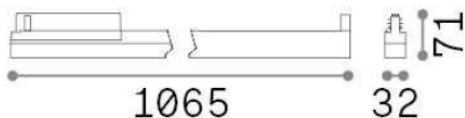

General info

Technical - Spotlights and Tracks

Indoor track mounted linear fitting with integrated LED sources and direct light emission

Ean	8021696283647
Item	DISPLAY UGR D1065 3000K WH
Installation	Eutrac 3-phase track (Ceiling)
Guarantee	5 years
Gross weight	1.48 kg
Volume	0.01122 m ³

Technical info

Net weight	1.12 kg
Insulation class	II
Protection index	IP20
Operating temperature	0° ~ +40 °C
Dimmer	Non-dimmable, On-Off
Power output	220-240 V AC 50/60 Hz
Power supply	In-built, included NO, electronic
Accessories not included	Link on-off profile

Source info

Integrated source	Integrated LED module
Replaceable source	YES (by qualified operators only)
Power	27W
Emission	Direct
Max consumption	max 27,00 W
Features LED	LED SMD SAMSUNG
CCT	3000 K
Duration LED (t. 25°C)	50000 h
CRI	> 80
SDCM	3
Light beam	70°
UGR Maximum	< 22
Light beam flux	4000 lm
Useful light flux	2350 lm
Photobiological risk	1
Standby power	< 0.50