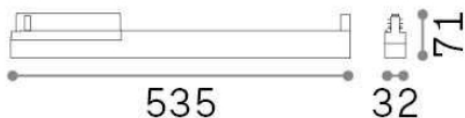

General info

Technical - Spotlights and Tracks

Indoor track mounted linear fitting with integrated LED sources and direct light emission

Ean	8021696283616
Item	DISPLAY ACCENT D0535 4000K WH
Installation	Eutrac 3-phase track (Ceiling)
Guarantee	5 years
Gross weight	0.6 kg
Volume	0.006426 m ³

Technical info

Net weight	0.4 kg
Insulation class	II
Protection index	IP20
Operating temperature	0° ~ +40 °C
Dimmer	Non-dimmable, On-Off
Power output	220-240 V AC 50/60 Hz
Power supply	In-built, included NO, electronic
Accessories not included	Link on-off profile

Source info

Integrated source	Integrated LED module
Replaceable source	YES (by qualified operators only)
Power	14W
Emission	Direct
Max consumption	max 14,00 W
Features LED	LED SMD SAMSUNG
CCT	4000 K
Duration LED (t. 25°C)	50000 h
CRI	> 80
SDCM	3
Light beam	60°
UGR Maximum	< 16
Light beam flux	1900 lm
Useful light flux	1700 lm
Photobiological risk	1
Standby power	< 0.50