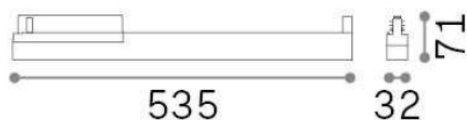

General info

Technical - Spotlights and Tracks

Indoor track mounted linear fitting with integrated LED sources and direct light emission

Ean	8021696283593
Item	DISPLAY ACCENT D0535 3000K WH
Installation	Eutrac 3-phase track (Ceiling)
Guarantee	5 years
Gross weight	0.6 kg
Volume	0.006426 m ³

Technical info

Net weight	0.4 kg
Insulation class	II
Protection index	IP20
Operating temperature	0° ~ +40 °C
Dimmer	Non-dimmable, On-Off
Power output	220-240 V AC 50/60 Hz
Power supply	In-built, included NO, electronic
Accessories not included	Link on-off profile

Source info

Integrated source	Integrated LED module
Replaceable source	YES (by qualified operators only)
Power	14W
Emission	Direct
Max consumption	max 14,00 W
Features LED	LED SMD SAMSUNG
CCT	3000 K
Duration LED (t. 25°C)	50000 h
CRI	> 80
SDCM	3
Light beam	60°
UGR Maximum	< 16
Light beam flux	1800 lm
Useful light flux	1600 lm
Photobiological risk	1
Standby power	< 0.50