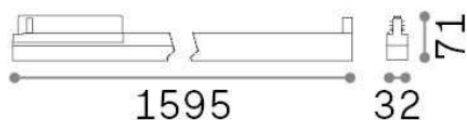

General info

Technical - Spotlights and Tracks

Indoor track mounted linear fitting with integrated LED sources and direct light emission

Ean	8021696283586
Item	DISPLAY ACCENT D1595 4000K BK
Installation	Eutrac 3-phase track (Ceiling)
Guarantee	5 years
Gross weight	1.98 kg
Volume	0.01734 m ³

Technical info

Net weight	1.57 kg
Insulation class	II
Protection index	IP20
Operating temperature	0° ~ +40 °C
Dimmer	Non-dimmable, On-Off
Power output	220-240 V AC 50/60 Hz
Power supply	In-built, included NO, electronic
Accessories not included	Link on-off profile

Source info

Integrated source	Integrated LED module
Replaceable source	YES (by qualified operators only)
Power	40W
Emission	Direct
Max consumption	max 40,00 W
Features LED	LED SMD SAMSUNG
CCT	4000 K
Duration LED (t. 25°C)	50000 h
CRI	> 80
SDCM	3
Light beam	60°
UGR Maximum	< 16
Light beam flux	5600 lm
Useful light flux	4500 lm
Photobiological risk	1
Standby power	< 0.50