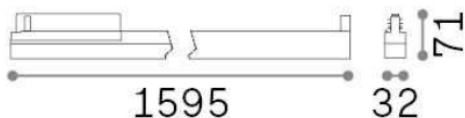

General info

Technical - Spotlights and Tracks

Indoor track mounted linear fitting with integrated LED sources and direct light emission

Ean	8021696283579
Item	DISPLAY ACCENT D1595 4000K WH
Installation	Eutrac 3-phase track (Ceiling)
Guarantee	5 years
Gross weight	1.98 kg
Volume	0.01734 m ³

Technical info

Net weight	1.57 kg
Insulation class	II
Protection index	IP20
Operating temperature	0° ~ +40 °C
Dimmer	Non-dimmable, On-Off
Power output	220-240 V AC 50/60 Hz
Power supply	In-built, included NO, electronic
Accessories not included	Link on-off profile

Source info

Integrated source	Integrated LED module
Replaceable source	YES (by qualified operators only)
Power	40W
Emission	Direct
Max consumption	max 40,00 W
Features LED	LED SMD SAMSUNG
CCT	4000 K
Duration LED (t. 25°C)	50000 h
CRI	> 80
SDCM	3
Light beam	60°
UGR Maximum	< 16
Light beam flux	5600 lm
Useful light flux	4500 lm
Photobiological risk	1
Standby power	< 0.50