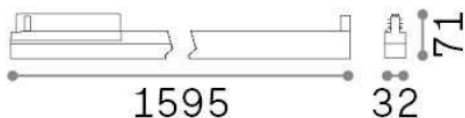

General info

Technical - Spotlights and Tracks

Indoor track mounted linear fitting with integrated LED sources and direct light emission

Ean	8021696283555
Item	DISPLAY ACCENT D1595 3000K WH
Installation	Eutrac 3-phase track (Ceiling)
Guarantee	5 years
Gross weight	1.98 kg
Volume	0.01734 m ³

Technical info

Net weight	1.57 kg
Insulation class	II
Protection index	IP20
Operating temperature	0° ~ +40 °C
Dimmer	Non-dimmable, On-Off
Power output	220-240 V AC 50/60 Hz
Power supply	In-built, included NO, electronic
Accessories not included	Link on-off profile

Source info

Integrated source	Integrated LED module
Replaceable source	YES (by qualified operators only)
Power	40W
Emission	Direct
Max consumption	max 40,00 W
Features LED	LED SMD SAMSUNG
CCT	3000 K
Duration LED (t. 25°C)	50000 h
CRI	> 80
SDCM	3
Light beam	60°
UGR Maximum	< 16
Light beam flux	5300 lm
Useful light flux	4300 lm
Photobiological risk	1
Standby power	< 0.50