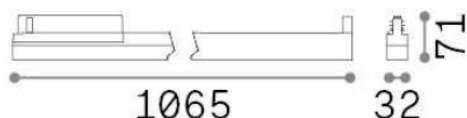

General info

Technical - Spotlights and Tracks

Indoor track mounted linear fitting with integrated LED sources and direct light emission

Ean	8021696283524
Item	DISPLAY ACCENT D1065 3000K WH
Installation	Eutrac 3-phase track (Ceiling)
Guarantee	5 years
Gross weight	1.48 kg
Volume	0.01122 m ³

Technical info

Net weight	1.12 kg
Insulation class	II
Protection index	IP20
Operating temperature	0° ~ +40 °C
Dimmer	Non-dimmable, On-Off
Power output	220-240 V AC 50/60 Hz
Power supply	In-built, included NO, electronic
Accessories not included	Link on-off profile

Source info

Integrated source	Integrated LED module
Replaceable source	YES (by qualified operators only)
Power	28W
Emission	Direct
Max consumption	max 28,00 W
Features LED	LED SMD SAMSUNG
CCT	3000 K
Duration LED (t. 25°C)	50000 h
CRI	> 80
SDCM	3
Light beam	60°
UGR Maximum	< 16
Light beam flux	3500 lm
Useful light flux	3000 lm
Photobiological risk	1
Standby power	< 0.50