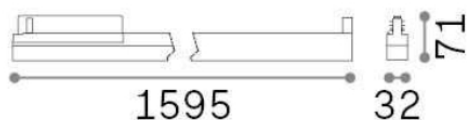

General info

Technical - Spotlights and Tracks

Indoor track mounted linear fitting with integrated LED sources and direct light emission

Ean	8021696283067
Item	DISPLAY UGR D1595 3000K BK
Installation	Eutrac 3-phase track (Ceiling)
Guarantee	5 years
Gross weight	1.98 kg
Volume	0.01734 m ³

Technical info

Net weight	1.57 kg
Insulation class	II
Protection index	IP20
Operating temperature	0° ~ +40 °C
Dimmer	Non-dimmable, On-Off
Power output	220-240 V AC 50/60 Hz
Power supply	In-built, included NO, electronic
Accessories not included	Link on-off profile

Source info

Integrated source	Integrated LED module
Replaceable source	YES (by qualified operators only)
Power	40W
Emission	Direct
Max consumption	max 40,00 W
Features LED	LED SMD SAMSUNG
CCT	3000 K
Duration LED (t. 25°C)	50000 h
CRI	> 80
SDCM	3
Light beam	70°
UGR Maximum	< 22
Light beam flux	6050 lm
Useful light flux	3400 lm
Photobiological risk	1
Standby power	< 0.50