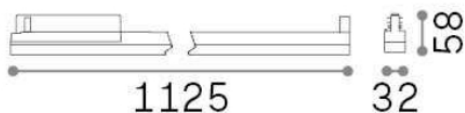

General info

Technical - Spotlights and Tracks

Indoor track mounted linear fitting with integrated LED sources and diffuse light emission

Ean	8021696283050
Item	DISPLAY WIDE D1125 3000K BK
Installation	Eutrac 3-phase track (Ceiling)
Guarantee	5 years
Gross weight	1.12 kg
Volume	0.012444 m ³

Technical info

Net weight	0.77 kg
Insulation class	II
Protection index	IP20
Operating temperature	0° ~ +40 °C
Dimmer	Non-dimmable, On-Off
Power output	220-240 V AC 50/60 Hz
Power supply	In-built, included NO, electronic
Accessories not included	Link on-off profile

Source info

Integrated source	Integrated LED module
Replaceable source	YES (by qualified operators only)
Power	40W
Emission	Diffuse
Max consumption	max 40,00 W
Features LED	LED SMD SAMSUNG
CCT	3000 K
Duration LED (t. 25°C)	50000 h
CRI	> 80
SDCM	3
Light beam	125°
Light beam flux	5750 lm
Useful light flux	3250 lm
Photobiological risk	1
Standby power	< 0.50