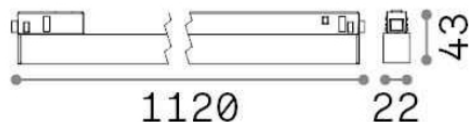

Ego

General info

Technical - Linear system

Indoor track mounted linear fitting with integrated LED sources and direct light emission

Ean	8021696283043
Item	EGO WIDE 26W 3000K ON-OFF WH
Installation	Ego profile
Guarantee	5 years
Gross weight	0.64 kg
Volume	0.001271 m ³

Technical info

Net weight	0.62 kg
Insulation class	III
Protection index	IP20
Operating temperature	0° ~ +40 °C
Dimmer	Non-dimmable, On-Off
Power output	48 V DC
Power supply	Required, remoted, not included NO, electronic
Accessories not included	Ego profile

Source info

Integrated source	Integrated LED module
Replaceable source	YES (by qualified operators only)
Power	26W
Emission	Direct
Max consumption	max 26,00 W
Features LED	LED SMD SAMSUNG
CCT	3000 K
Duration LED (t. 25°C)	50000 h
CRI	> 90
SDCM	3
Light beam	110°
Light beam flux	3300 lm
Useful light flux	1650 lm
Photobiological risk	1