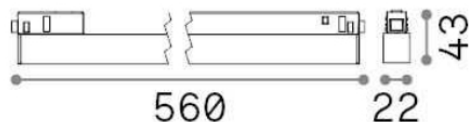

Ego

General info

Technical - Linear system

Indoor track mounted linear fitting with integrated LED sources and direct light emission

Ean	8021696283036
Item	EGO WIDE 13W 3000K ON-OFF WH
Installation	Ego profile
Guarantee	5 years
Gross weight	0.36 kg
Volume	0.000641 m ³

Technical info

Net weight	0.34 kg
Insulation class	III
Protection index	IP20
Operating temperature	0° ~ +40 °C
Dimmer	Non-dimmable, On-Off
Power output	48 V DC
Power supply	Required, remoted, not included NO, electronic
Accessories not included	Ego profile

Source info

Integrated source	Integrated LED module
Replaceable source	YES (by qualified operators only)
Power	13W
Emission	Direct
Max consumption	max 13,00 W
Features LED	LED SMD SAMSUNG
CCT	3000 K
Duration LED (t. 25°C)	50000 h
CRI	> 90
SDCM	3
Light beam	110°
Light beam flux	1650 lm
Useful light flux	820 lm
Photobiological risk	1