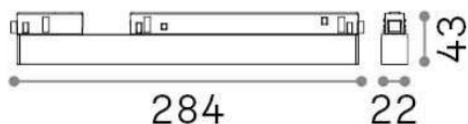

## Technical - Linear system

Indoor track mounted linear fitting with integrated LED sources and direct light emission

<b>Ean</b>	8021696283029
<b>Item</b>	EGO WIDE 07W 3000K ON-OFF WH
<b>Installation</b>	Ego profile
<b>Guarantee</b>	5 years
<b>Gross weight</b>	0.3 kg
<b>Volume</b>	0.000366 m <sup>3</sup>

## Technical info

<b>Net weight</b>	0.2 kg
<b>Insulation class</b>	III
<b>Protection index</b>	IP20
<b>Operating temperature</b>	0° ~ +40 °C
<b>Dimmer</b>	Non-dimmable, On-Off
<b>Power output</b>	48 V DC
<b>Power supply</b>	Required, remoted, not included NO, electronic
<b>Accessories not included</b>	Ego profile