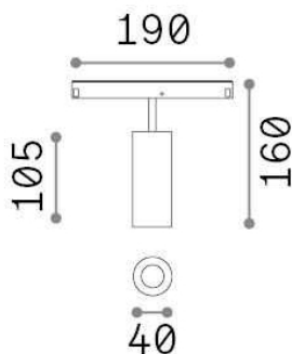

## Technical - Linear system

Indoor track mounted adjustable projector with integrated LED sources and direct light emission

<b>Ean</b>	8021696282992
<b>Item</b>	EGO TRACK SINGLE 12W 3000K ON-OFF WH
<b>Installation</b>	Ego profile
<b>Guarantee</b>	5 years
<b>Gross weight</b>	0.22 kg
<b>Volume</b>	0.004092 m <sup>3</sup>

## Technical info

<b>Net weight</b>	0.19 kg
<b>Insulation class</b>	III
<b>Protection index</b>	IP20
<b>Operating temperature</b>	0° ~ +40 °C
<b>Dimmer</b>	Non-dimmable, On-Off
<b>Power output</b>	48 V DC
<b>Power supply</b>	Required, remoted, not included NO, electronic
<b>Adjustability</b>	vert. 0°-90° , orizz. 0°-335°
<b>Accessories not included</b>	Honeycomb filter, Ego profile