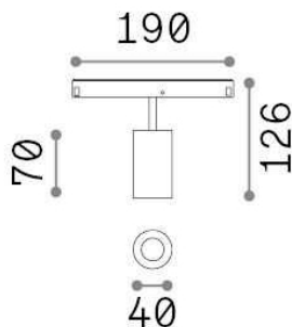

Ego

General info

Technical - Linear system

Indoor track mounted adjustable projector with integrated LED sources and direct light emission

Ean	8021696282985
Item	EGO TRACK SINGLE 08W 3000K ON-OFF WH
Installation	Ego profile
Guarantee	5 years
Gross weight	0.35 kg
Volume	0.004092 m ³

Technical info

Net weight	0.15 kg
Insulation class	III
Protection index	IP20
Operating temperature	0° ~ +40 °C
Dimmer	Non-dimmable, On-Off
Power output	48 V DC
Power supply	Required, remoted, not included NO, electronic
Adjustability	vert. 0°-90° , orizz. 0°-335°
Accessories not included	Honeycomb filter, Ego profile

Source info

Integrated source	Integrated LED module
Replaceable source	YES (by qualified operators only)
Power	8W
Emission	Direct
Max consumption	max 8,00 W
Features LED	LED COB CITIZEN
CCT	3000 K
Duration LED (t. 25°C)	50000 h
CRI	> 90
SDCM	3
Light beam	30°
Light beam flux	730 lm
Useful light flux	620 lm
Photobiological risk	1