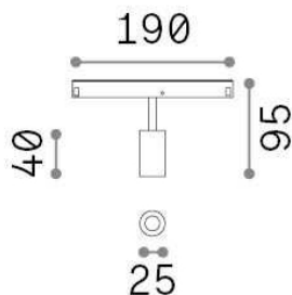

Ego

General info

Technical - Linear system

Indoor track mounted adjustable projector with integrated LED sources and direct light emission

Ean	8021696282978
Item	EGO TRACK SINGLE 03W 3000K ON-OFF WH
Installation	Ego profile
Guarantee	5 years
Gross weight	0.26 kg
Volume	0.004092 m³

Technical info

Net weight	0.08 kg
Insulation class	III
Protection index	IP20
Operating temperature	0° ~ +40 °C
Dimmer	Non-dimmable, On-Off
Power output	48 V DC
Power supply	Required, remoted, not included NO, electronic
Adjustability	vert. 0°-90° , orizz. 0°-335°
Accessories not included	Honeycomb filter, Ego profile

Source info

Integrated source	Integrated LED module
Replaceable source	YES (by qualified operators only)
Power	3W
Emission	Direct
Max consumption	max 3,00 W
Features LED	LED SMD OSRAM
CCT	3000 K
Duration LED (t. 25°C)	50000 h
CRI	> 90
SDCM	3
Light beam	30°
Light beam flux	190 lm
Useful light flux	180 lm
Photobiological risk	1