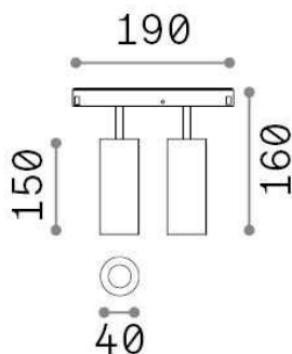

Ego

General info

Technical - Linear system

Indoor track mounted adjustable projector with multiple integrated LED sources and direct light emission

Ean	8021696282961
Item	EGO TRACK DOUBLE 24W 3000K ON-OFF WH
Installation	Ego profile
Guarantee	5 years
Gross weight	0.42 kg
Volume	0.004092 m³

Technical info

Net weight	0.34 kg
Insulation class	III
Protection index	IP20
Operating temperature	0° ~ +40 °C
Dimmer	Non-dimmable, On-Off
Power output	48 V DC
Power supply	Required, remoted, not included NO, electronic
Adjustability	vert. 0°-90° , orizz. 0°-335°
Accessories not included	Honeycomb filters, Ego profile

Source info

Integrated source	Integrated LED module
Replaceable source	YES (by qualified operators only)
Power	24W
Emission	Direct
Max consumption	max 24,00 W
Features LED	LED COB CITIZEN
CCT	3000 K
Duration LED (t. 25°C)	50000 h
CRI	> 90
SDCM	3
Light beam	30°
Light beam flux	2000 lm
Useful light flux	1640 lm
Photobiological risk	1