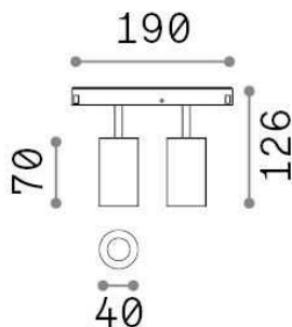

Ego

General info

Technical - Linear system

Indoor track mounted adjustable projector with multiple integrated LED sources and direct light emission

Ean	8021696282954
Item	EGO TRACK DOUBLE 16W 3000K ON-OFF WH
Installation	Ego profile
Guarantee	5 years
Gross weight	0.44 kg
Volume	0.004092 m ³

Technical info

Net weight	0.26 kg
Insulation class	III
Protection index	IP20
Operating temperature	0° ~ +40 °C
Dimmer	Non-dimmable, On-Off
Power output	48 V DC
Power supply	Required, remoted, not included NO, electronic
Adjustability	vert. 0°-90° , orizz. 0°-335°
Accessories not included	Honeycomb filters, Ego profile

Source info

Integrated source	Integrated LED module
Replaceable source	YES (by qualified operators only)
Power	16W
Emission	Direct
Max consumption	max 16,00 W
Features LED	LED COB CITIZEN
CCT	3000 K
Duration LED (t. 25°C)	50000 h
CRI	> 90
SDCM	3
Light beam	30°
Light beam flux	1450 lm
Useful light flux	1240 lm
Photobiological risk	1