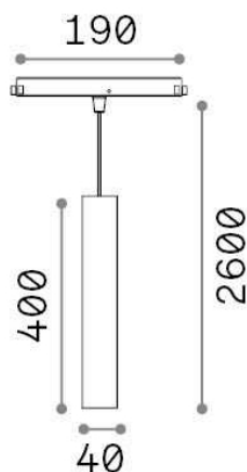

Ego

General info

Technical - Linear system

Indoor suspended track mounted lamp with integrated LED sources and direct light emission

Ean	8021696282879
Item	EGO PENDANT TUBE 12W 3000K ON-OFF WH
Installation	Ego profile
Guarantee	5 years
Gross weight	0.7 kg
Volume	0.00376 m³

Technical info

Net weight	0.54 kg
Insulation class	III
Protection index	IP20
Operating temperature	0° ~ +40 °C
Dimmer	Non-dimmable, On-Off
Power output	48 V DC
Power supply	Required, remoted, not included NO, elettronico
Accessories not included	Ego profile

Source info

Integrated source	Integrated LED module
Repleaceable source	YES (by qualified operators only)
Power	12W
Emission	Direct
Max consupption	max 12,00 W
Features LED	LED COB CITIZEN
CCT	3000 K
Duration LED (t. 25°C)	50000 h
CRI	> 90
SDCM	3
Light beam	30°
UGR Maximum	< 19
Light beam flux	1000 lm
Useful light flux	820 lm
Photobiological risk	1