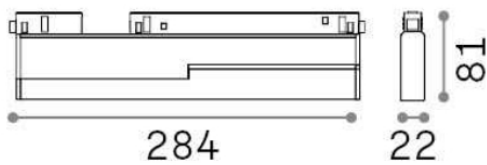

Ego

General info

Technical - Linear system

Indoor track mounted adjustable linear fitting with integrated LED sources and direct light emission

Ean	8021696282725
Item	EGO FLEXIBLE WIDE 07W 3000K ON-OFF WH
Installation	Ego profile
Guarantee	5 years
Gross weight	0.6 kg
Volume	0.0032 m ³

Technical info

Net weight	0.49 kg
Insulation class	III
Protection index	IP20
Operating temperature	0° ~ +40 °C
Dimmer	Non-dimmable, On-Off
Power output	48 V DC
Power supply	Required, remoted, not included NO, elettronico
Adjustability	vert. 0°-90°
Accessories not included	Ego profile

Source info

Integrated source	Integrated LED module
Replaceable source	YES (by qualified operators only)
Power	7W
Emission	Direct
Max consumption	max 7,00 W
Features LED	LED SMD SAMSUNG
CCT	3000 K
Duration LED (t. 25°C)	50000 h
CRI	> 90
SDCM	3
Light beam	110°
Light beam flux	820 lm
Useful light flux	410 lm
Photobiological risk	1