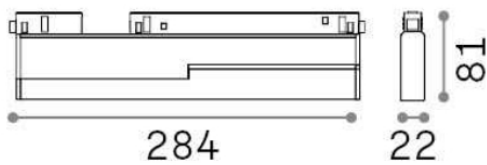

## Technical - Linear system

Indoor track mounted adjustable linear fitting with integrated LED sources and direct light emission

<b>Ean</b>	8021696282718
<b>Item</b>	EGO FLEXIBLE ACCENT 13W 3000K ON-OFF WH
<b>Installation</b>	Ego profile
<b>Guarantee</b>	5 years
<b>Gross weight</b>	0.5 kg
<b>Volume</b>	0.003078 m <sup>3</sup>

## Technical info

<b>Net weight</b>	0.47 kg
<b>Insulation class</b>	III
<b>Protection index</b>	IP20
<b>Operating temperature</b>	0° ~ +40 °C
<b>Dimmer</b>	Non-dimmable, On-Off
<b>Power output</b>	48 V DC
<b>Power supply</b>	Required, remoted, not included NO, elettronico
<b>Adjustability</b>	vert. 0°-90°
<b>Accessories not included</b>	Ego profile