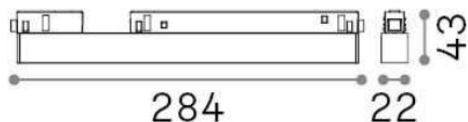

Ego

General info

Technical - Linear system

Indoor track mounted linear fitting with integrated LED sources and direct light emission

Ean	8021696282640
Item	EGO ACCENT 13W 3000K ON-OFF WH
Installation	Ego profile
Guarantee	5 years
Gross weight	0.35 kg
Volume	0.001853 m ³

Technical info

Net weight	0.21 kg
Insulation class	III
Protection index	IP20
Operating temperature	0° ~ +40 °C
Dimmer	Non-dimmable, On-Off
Power output	48 V DC
Power supply	Required, remoted, not included NO, elettronico
Adjustability	vert. 0°-90°
Accessories not included	Ego profile

Source info

Integrated source	Integrated LED module
Replaceable source	YES (by qualified operators only)
Power	13W
Emission	Direct
Max consumption	max 13,00 W
Features LED	LED SMD OSRAM
CCT	3000 K
Duration LED (t. 25°C)	50000 h
CRI	> 90
SDCM	3
Light beam	35°
UGR Maximum	< 19
Light beam flux	1300 lm
Useful light flux	1200 lm
Photobiological risk	1