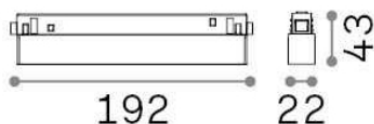

Ego

General info

Technical - Linear system

Indoor track mounted linear fitting with integrated LED sources and direct light emission

Ean	8021696282633
Item	EGO ACCENT 07W 3000K ON-OFF WH
Installation	Ego profile
Guarantee	5 years
Gross weight	0.29 kg
Volume	0.001254 m ³

Technical info

Net weight	0.14 kg
Insulation class	III
Protection index	IP20
Operating temperature	0° ~ +40 °C
Dimmer	Non-dimmable, On-Off
Power output	48 V DC
Power supply	Required, remoted, not included NO, elettronico
Adjustability	vert. 0°-90°
Accessories not included	Ego profile

Source info

Integrated source	Integrated LED module
Replaceable source	YES (by qualified operators only)
Power	7W
Emission	Direct
Max consumption	max 7,00 W
Features LED	LED SMD OSRAM
CCT	3000 K
Duration LED (t. 25°C)	50000 h
CRI	> 90
SDCM	3
Light beam	35°
UGR Maximum	< 19
Light beam flux	700 lm
Useful light flux	590 lm
Photobiological risk	1