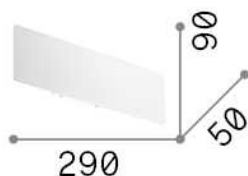

Zig zag

General info

Indoor - Wall lamps

Ean	8021696282169
Item	ZIG ZAG AP D29 3000K RAME
Installation	Wall lamps
Guarantee	5 years
Gross weight	0.58 kg
Volume	0.00195 m ³

Technical info

Net weight	0.55 kg
Insulation class	I
Protection index	IP20
Compliance	CE
Operating temperature	0° ~ +40 °C
Dimmer	Non-dimmable, On-Off
Power output	220-240 V AC 50/60 Hz
Power supply	In-built, included Replaceable (by qualified operators only), electronic

Source info

Integrated source	Integrated LED module
Replaceable source	No
Power	LED 12,5 W
Emission	Indirect
Max consumption	max 12,50 W
Features LED	LED SMD SAMSUNG
CCT	3000 K
Duration LED (t. 25°C)	50000 h
CRI	> 80
Light beam flux	1450 lm
Useful light flux	1310 lm
Photobiological risk	1