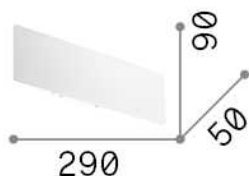

General info

Indoor - Wall lamps

Ean	8021696282145
Item	ZIG ZAG AP D29 3000K CROMO
Installation	Wall lamps
Guarantee	5 years
Gross weight	0.7 kg
Volume	0.00195 m ³

Technical info

Net weight	0.65 kg
Insulation class	I
Protection index	IP20
Compliance	CE
Operating temperature	0° ~ +40 °C
Dimmer	Non-dimmable, On-Off
Power output	220-240 V AC 50/60 Hz
Power supply	In-built, included Replaceable (by qualified operators only), electronic

Source info

Integrated source	Integrated LED module
Replaceable source	No
Power	LED 12,5 W
Emission	Indirect
Max consumption	max 12,50 W
Features LED	LED SMD SAMSUNG
CCT	3000 K
Duration LED (t. 25°C)	50000 h
CRI	> 80
Light beam flux	1450 lm
Useful light flux	1310 lm
Photobiological risk	1