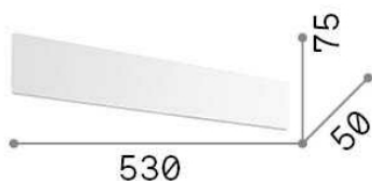

Source info

Integrated source	Integrated LED module
Repleaceable source	NO
Power	LED 23W
Emission	Indirect
Max consuption	max 23 W
Features LED	LED SMD SAMSUNG
CCT	3000 K
Duration LED (t. 25°C)	50000 h
CRI	> 80
Light beam flux	2900 lm
Useful light flux	2600 lm
Standby power	< 0.50