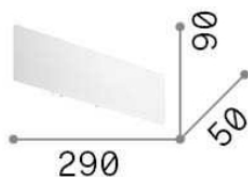

Source info

Integrated source	Integrated LED module
Repleaceable source	NO
Power	LED 12,5W
Emission	Indirect
Max consupption	max 12,5 W
Features LED	LED SMD SAMSUNG
CCT	3000 K
Duration LED (t. 25°C)	50000 h
CRI	> 80
Light beam flux	1450 lm
Useful light flux	1310 lm
Standby power	< 0.50