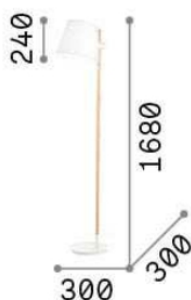

## DECORATIVO - Floor

Indoor floor lamp with in-built switch and direct/indirect light emission

<b>Ean</b>	8021696282084
<b>Item</b>	AXEL PT1 NERO
<b>Installation</b>	Floor
<b>Guarantee</b>	5 years
<b>Gross weight</b>	7.51 kg
<b>Volume</b>	-

## Technical info

<b>Net weight</b>	5.2 kg
<b>Insulation class</b>	II
<b>Protection index</b>	IP20
<b>Operating temperature</b>	0° ~ +40 °C
<b>Dimmer</b>	Non-dimmable
<b>Power output</b>	220-240 V AC
<b>Power supply</b>	Not required