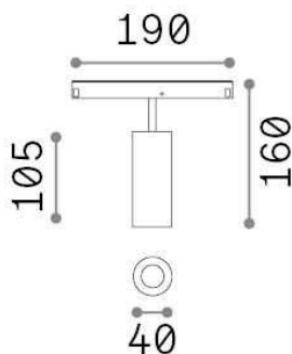

Ego

General info

Technical - Linear system

Indoor track mounted adjustable projector with integrated LED sources and direct light emission

Ean	8021696282053
Item	EGO TRACK SINGLE 12W 3000K ON-OFF GD
Installation	Ego profile
Guarantee	5 years
Gross weight	0.22 kg
Volume	0.004092 m ³

Technical info

Net weight	0.19 kg
Insulation class	III
Protection index	IP20
Operating temperature	0° ~ +40 °C
Dimmer	Non-dimmable, On-Off
Power output	48 V DC
Power supply	Required, remoted, not included NO, electronic
Adjustability	vert. 0°-90° , orizz. 0°-335°
Accessories not included	Honeycomb filter, Ego profile

Source info

Integrated source	Integrated LED module
Replaceable source	YES (by qualified operators only)
Power	12W
Emission	Direct
Max consumption	max 12,00 W
Features LED	LED COB CITIZEN
CCT	3000 K
Duration LED (t. 25°C)	50000 h
CRI	> 90
SDCM	3
Light beam	30°
Light beam flux	1000 lm
Useful light flux	820 lm
Photobiological risk	1