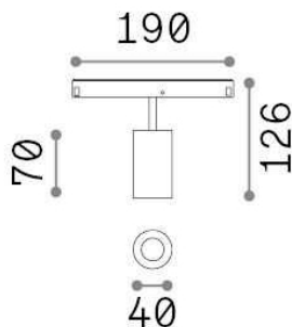

Ego

General info

Technical - Linear system

Indoor track mounted adjustable projector with integrated LED sources and direct light emission

Ean	8021696282046
Item	EGO TRACK SINGLE 08W 3000K ON-OFF GD
Installation	Ego profile
Guarantee	5 years
Gross weight	0.35 kg
Volume	0.004092 m ³

Technical info

Net weight	0.15 kg
Insulation class	III
Protection index	IP20
Operating temperature	0° ~ +40 °C
Dimmer	Non-dimmable, On-Off
Power output	48 V DC
Power supply	Required, remoted, not included NO, electronic
Adjustability	vert. 0°-90° , orizz. 0°-335°
Accessories not included	Honeycomb filter, Ego profile

Source info

Integrated source	Integrated LED module
Replaceable source	YES (by qualified operators only)
Power	8W
Emission	Direct
Max consumption	max 8,00 W
Features LED	LED COB CITIZEN
CCT	3000 K
Duration LED (t. 25°C)	50000 h
CRI	> 90
SDCM	3
Light beam	30°
Light beam flux	730 lm
Useful light flux	620 lm
Photobiological risk	1