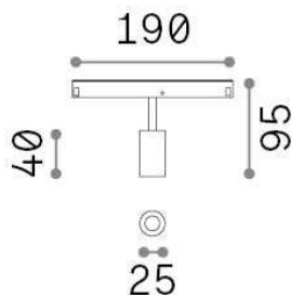

Ego

General info

Technical - Linear system

Indoor track mounted adjustable projector with integrated LED sources and direct light emission

Ean	8021696282039
Item	EGO TRACK SINGLE 03W 3000K ON-OFF GD
Installation	Ego profile
Guarantee	5 years
Gross weight	0.26 kg
Volume	0.004092 m ³

Technical info

Net weight	0.08 kg
Insulation class	III
Protection index	IP20
Operating temperature	0° ~ +40 °C
Dimmer	Non-dimmable, On-Off
Power output	48 V DC
Power supply	Required, remoted, not included NO, electronic
Adjustability	vert. 0°-90° , orizz. 0°-335°
Accessories not included	Honeycomb filter, Ego profile

Source info

Integrated source	Integrated LED module
Replaceable source	YES (by qualified operators only)
Power	3W
Emission	Direct
Max consumption	max 3,00 W
Features LED	LED SMD OSRAM
CCT	3000 K
Duration LED (t. 25°C)	50000 h
CRI	> 90
SDCM	3
Light beam	30°
Light beam flux	190 lm
Useful light flux	180 lm
Photobiological risk	1